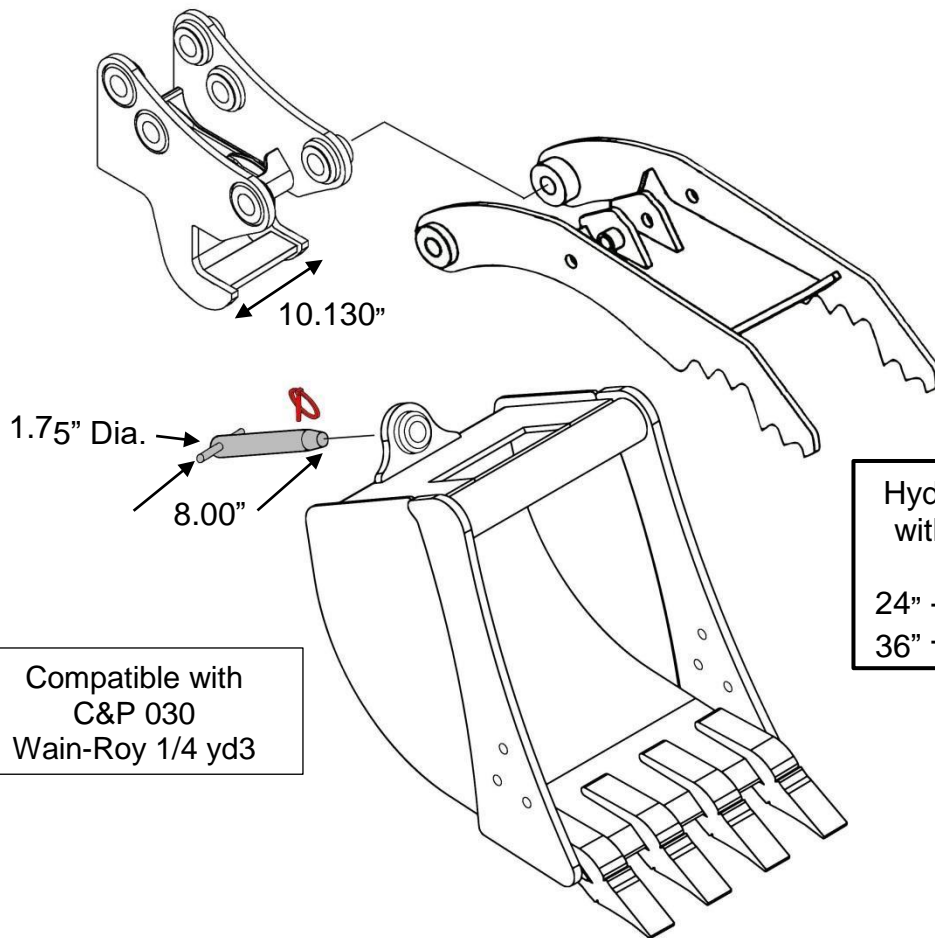

## 30 Series Coupler

12,000 lbs. to 16,000 lbs.

Bobcat 442, E80  
Case 580, 590  
Deere 310J, 310G, 410E  
Deere 75C, 85D

Compatible with  
C&P 030  
Wain-Roy 1/4 yd3

Hydraulic Thumbs Mesh  
with Following Buckets

24" - (5) Teeth  
36" - (6) Teeth